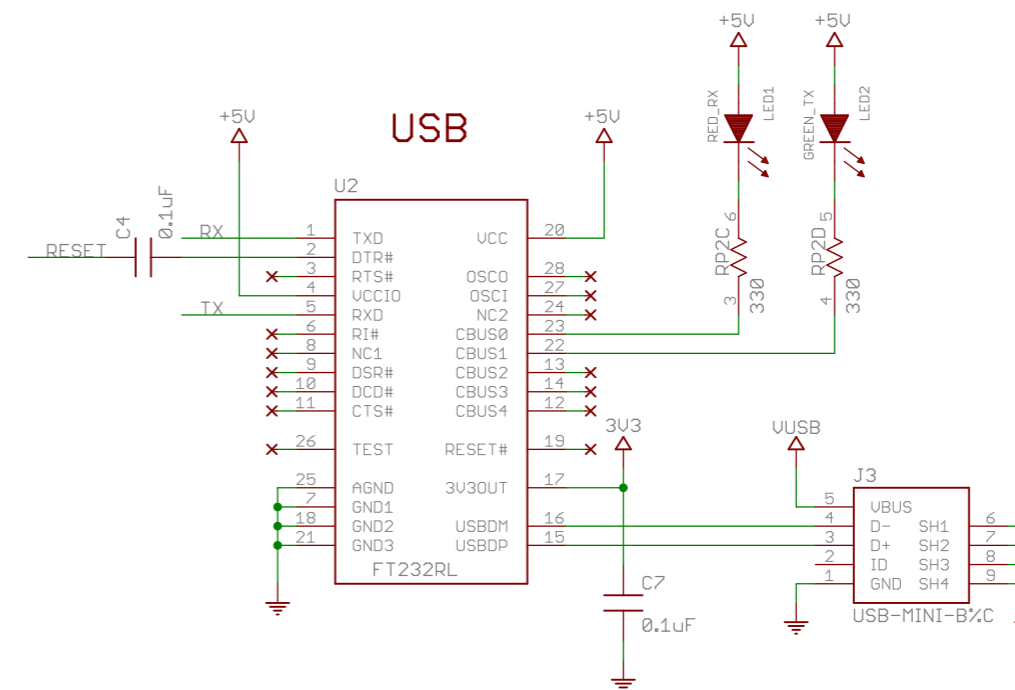

Arduino Nano

Copyright 2009 under the Creative Commons Attribution Share-Alike 2.5 License

<http://creativecommons.org/licenses/by-sa/2.5/>

6 x x x x x

TITLE: Arduino Nano2

Document Number:

REV: 3.0

Date: not saved!

Sheet: 1/1